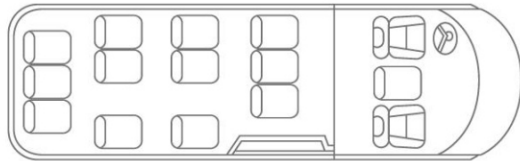

**Kingwin -15 Seater**

# KINGWIN MINIVAN Model: XMQ6520E3

	Specification	Standard	
<b>MAIN PARAMETERS</b>	Seating	15	
	Dimension	5200x1700x2050 (Middle roof)	
	Wheelbase	2890 (Long wheelbase)	
	Engine	Mianyang JM491Q-ME(Multi-injection electronic engine)Europe III "	
<b>POWERTRAIN</b>	Displacement	2.237L	
	Max. Power	76KW(102PS)/4600rpm	
	Max. Torque	193N•m/2800rpm	
	Fuel	Gasoline	
	Max. Speed	≥120km/h	
	Fuel Consumption	≤9L	
	Clutch	Single; Hydraulic pressure	
	Transmission	5-speed,Mechanically controlled	
	Front Suspension	Torsion bar spring	
	Rear Suspension	Leaf spring	
<b>SAFETY</b>	Drive Type	F.R	
	Brake System	Front disc/Rear drum	
	ABS System	Antilock Brake System	
	Stop Lamp		
<b>FUNCTIONAL EQUIPMENTS</b>	Seat Belt	Seat belt for all seats	
	Extinguisher	Extinguisher	
	Front Fog Lamp	Front fog lamp	
	Front Window	Manual Front Window	
	Rearview Mirror	Manual Rearview Mirror	
	Steering Wheel	Adjustable four-spoke Leather	
	Front Wiper	Intermittent Wipers	
	Rear Gate	Inner release lift gate	
	Mudguard	Front/Rear Mudguard	
	Rear Stepped Bumper	Rear stepped bumper	
<b>APPEARANCE</b>	Speed Limit	Speed limit function only with alarm	
	Color	Beiji white	
	Paint	Flat paint	
	Wheel Rim	Steel rim ( Wheel cap)	
	Tire	Vacuum 195/70R15	
	Front lamp	All-in-one drill crystal lamp	
	Rear lamp	Common Rear Combined Lamp	
	Glass	White glass	
	<b>INNER</b>	Ceiling	Light tan flocking ceiling
		Seats material	Seats with fabric cover
Floor material		PVC	
Heater		Front heater	
Audiovisual		CD+MP3 player	
	Air Conditioning	Front & Rear A/C	